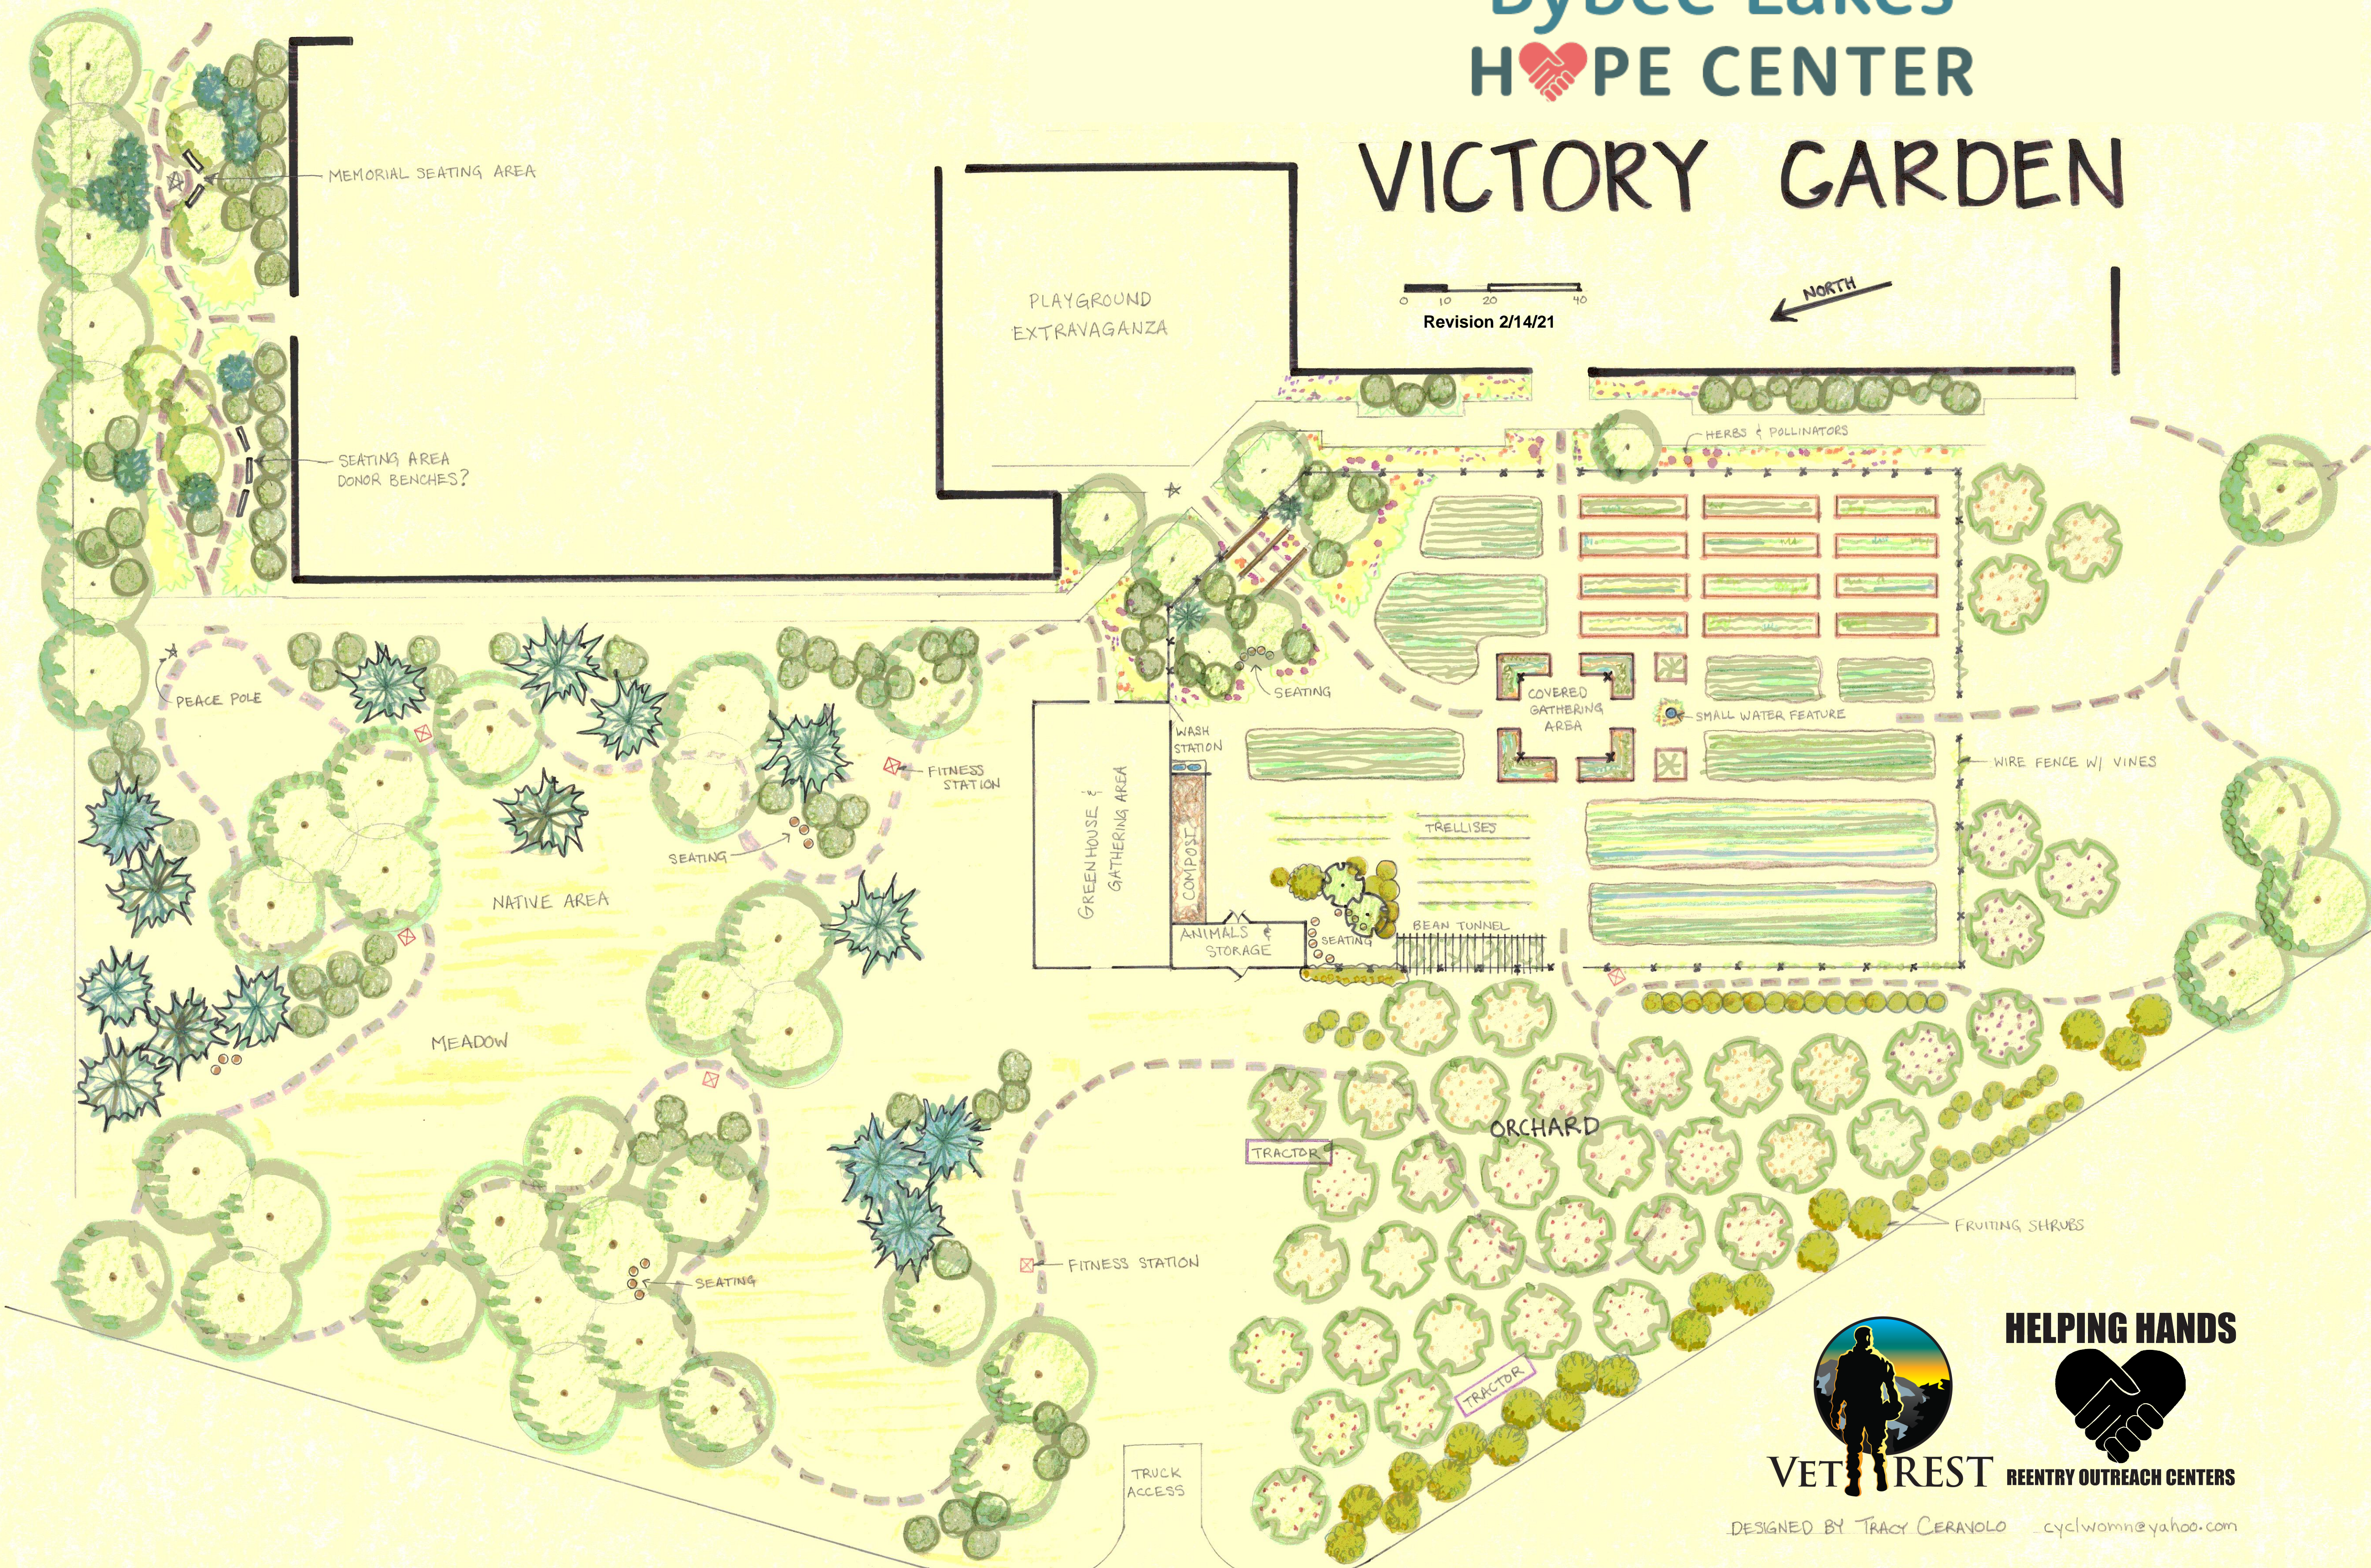

Bybee Lakes HOPE CENTER

VICTORY GARDEN

VET REST REENTRY OUTREACH CENTERS

HELPING HANDS

DESIGNED BY TRACY CERANOLO cyclwomn@yahoo.com

TO HELP BUILD AND GROW IN THE GARDEN,
EMAIL: garden@helpinghandsreentry.org